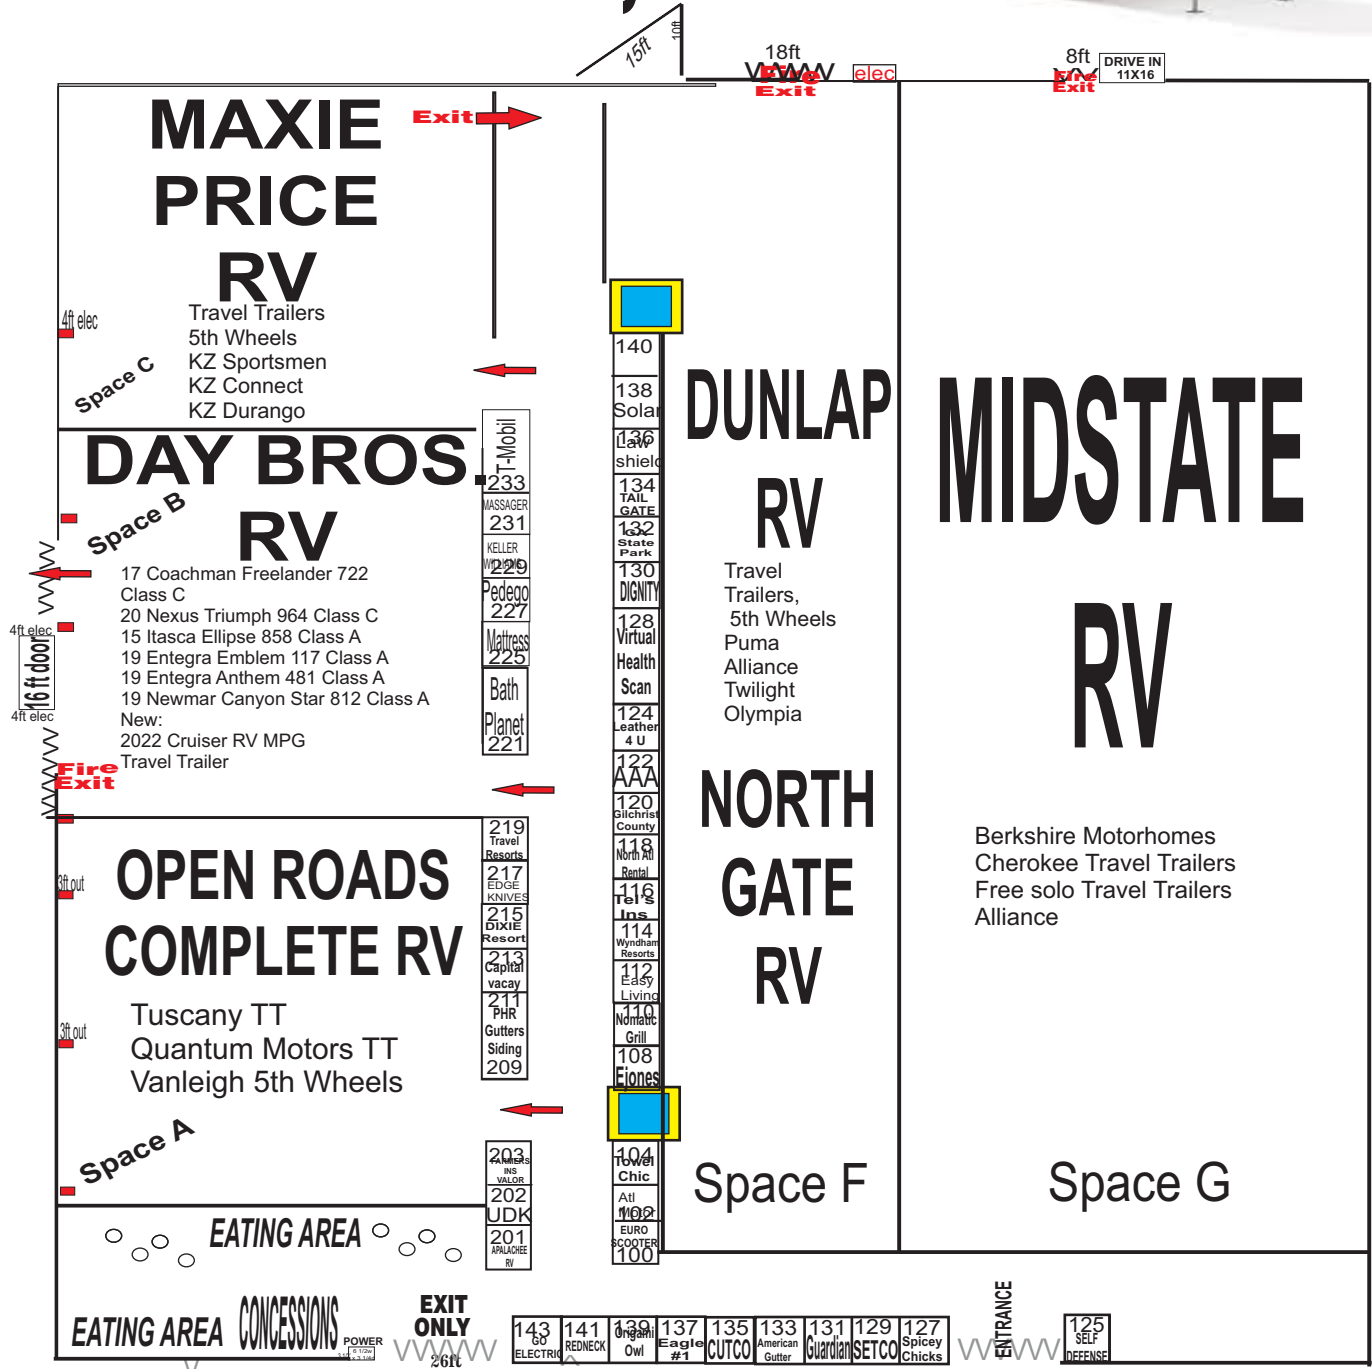

Georgia RV & Camper Show

FEBRUARY 11-13, 2022

**THANK YOU FOR
COMING TO THE SHOW!**
WWW.NATCSHOWS.COM

TICKETS
HOURS:
Fri. 11-7
Sat. 10-7
Sun 10-5