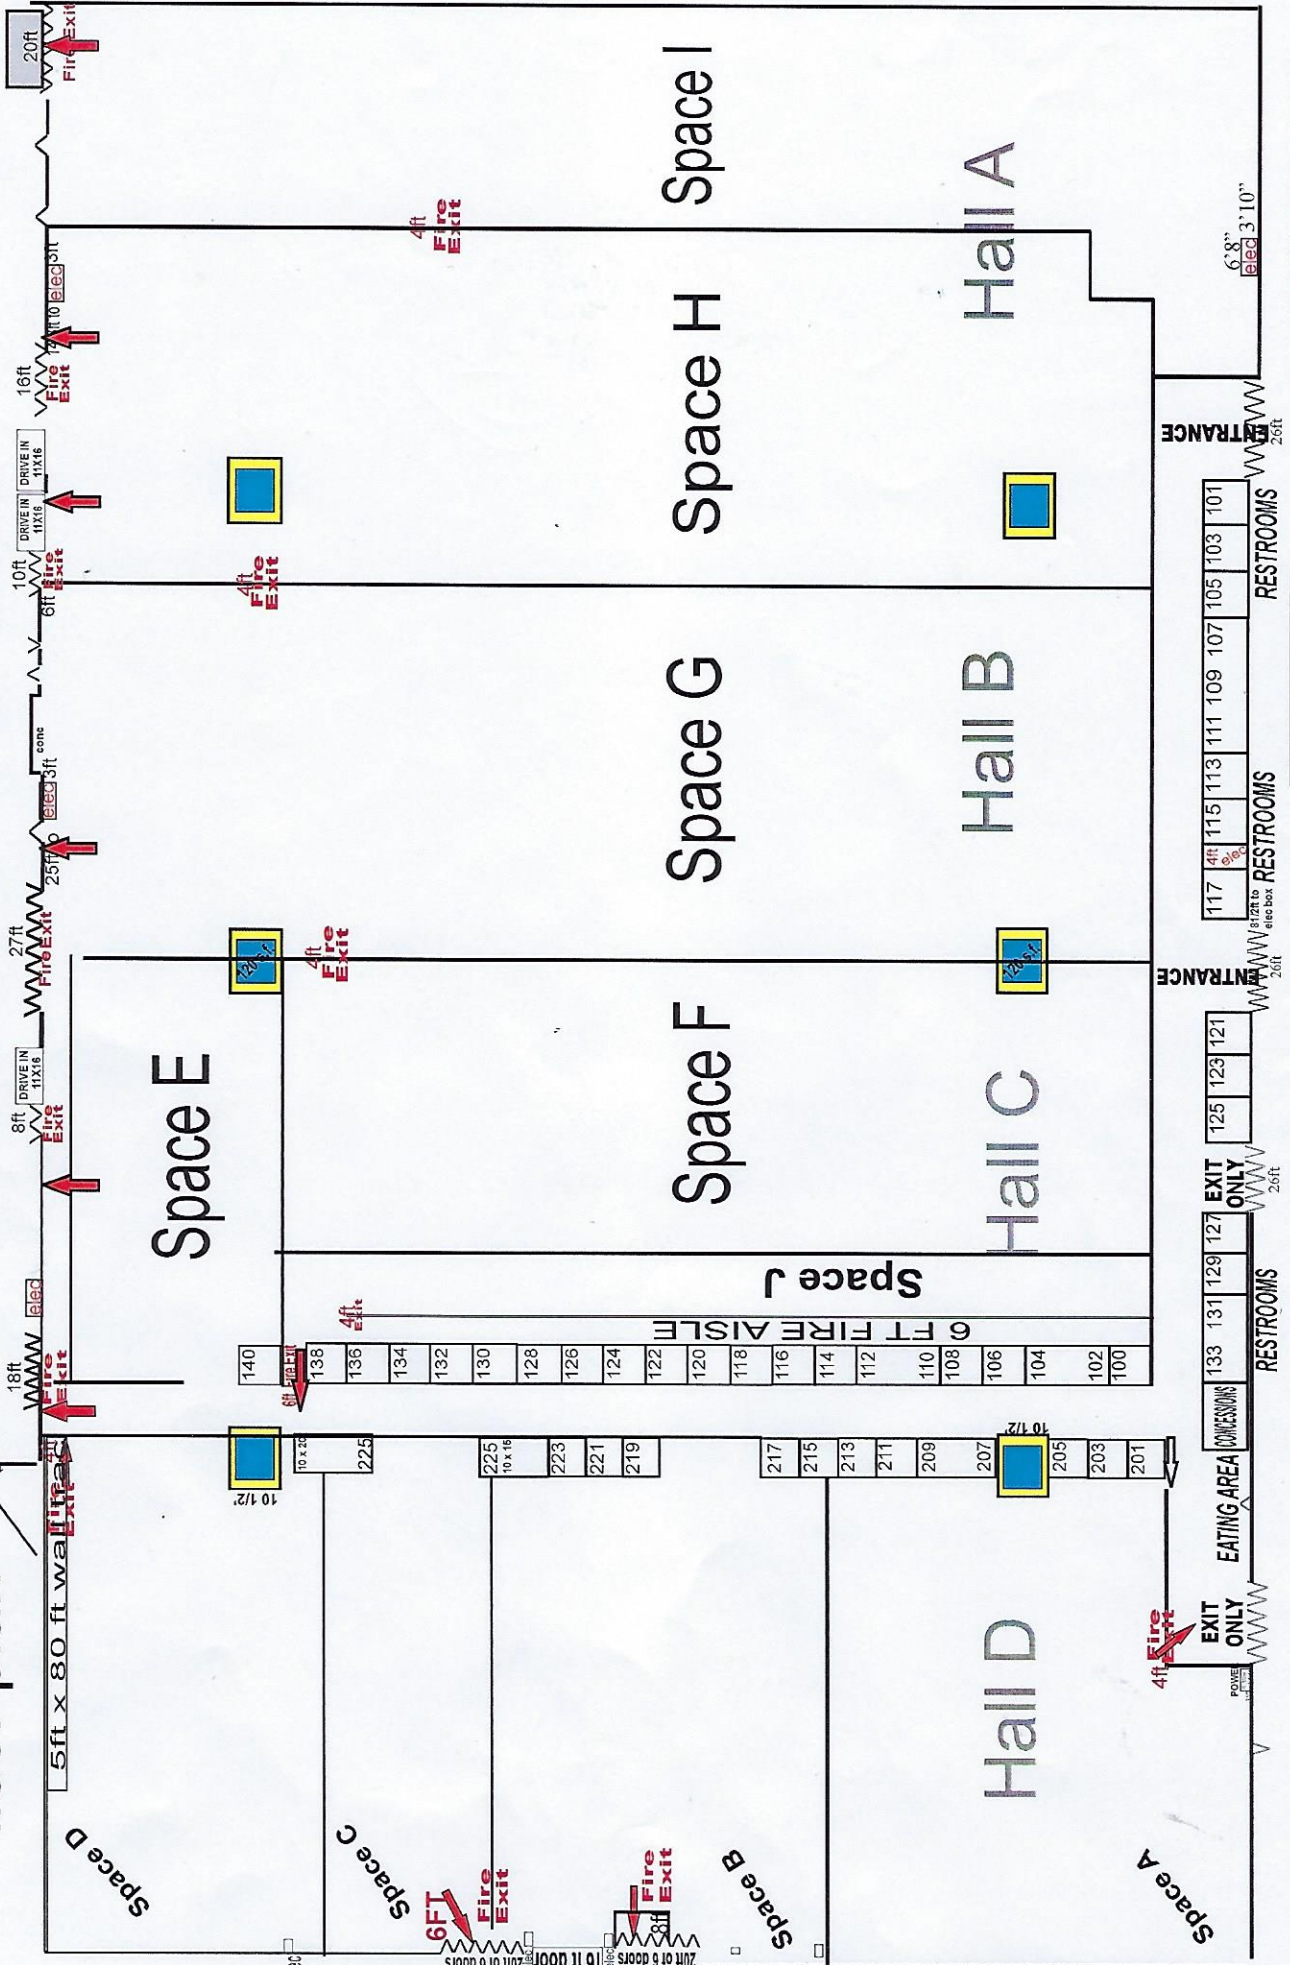

## FEBRUARY 7-9, 2020

vendor  
floor plan

EAST LOT 16 ft load in door

TICKETS